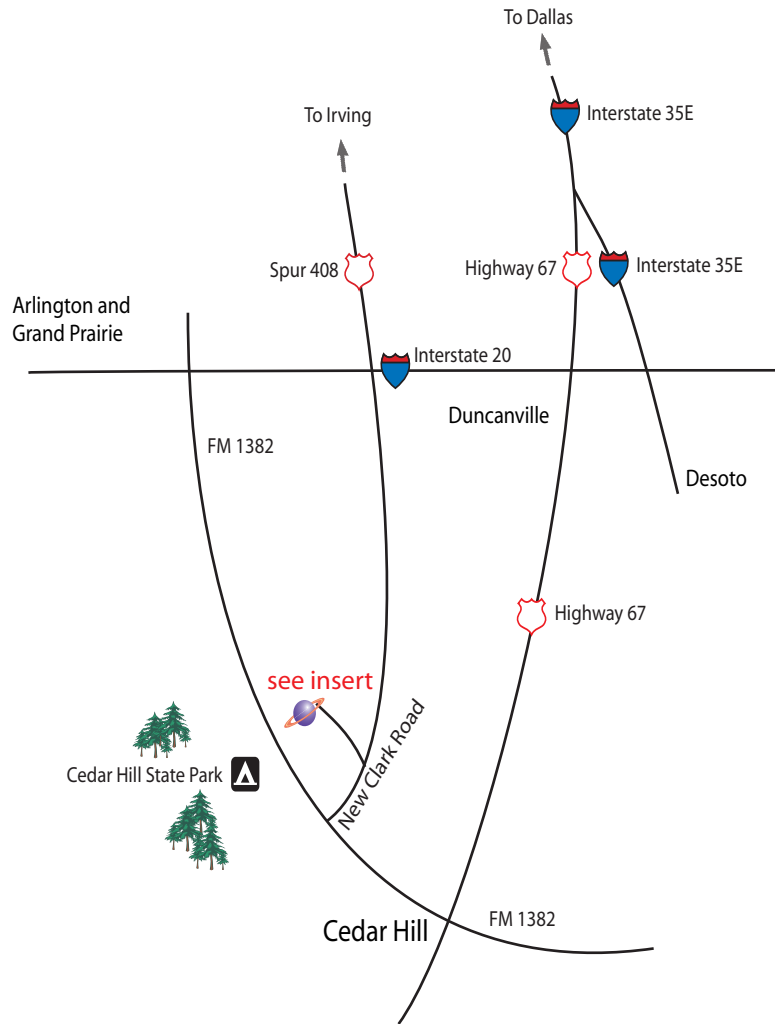

Getting to the Cedar Hill Star Party

J.W. Williams Park
 1605 High Pointe Lane
 Cedar Hill, Texas
 Dallas MAPSCO map 71B-P

Directions from Dallas:

From Highway 67, turn right onto FM 1382 and go 1.3 miles. Turn right onto New Clark Road and go .4 mile. Turn left onto High Pointe Lane and go .7 mile. Look for the park behind the West Intermediate School.

Directions from Arlington, Ft. Worth, and Grand Prairie:

From Interstate 20, turn right onto FM 1382 and head south approximately 5 miles. Turn left onto New Clark Road and go .4 mile. Turn left onto High Pointe Lane and go .7 mile. Look for the park behind the West Intermediate School.

***Special Note:** An exit from Interstate 20 to southbound New Clark Rd. (Spur 408) does not exist.